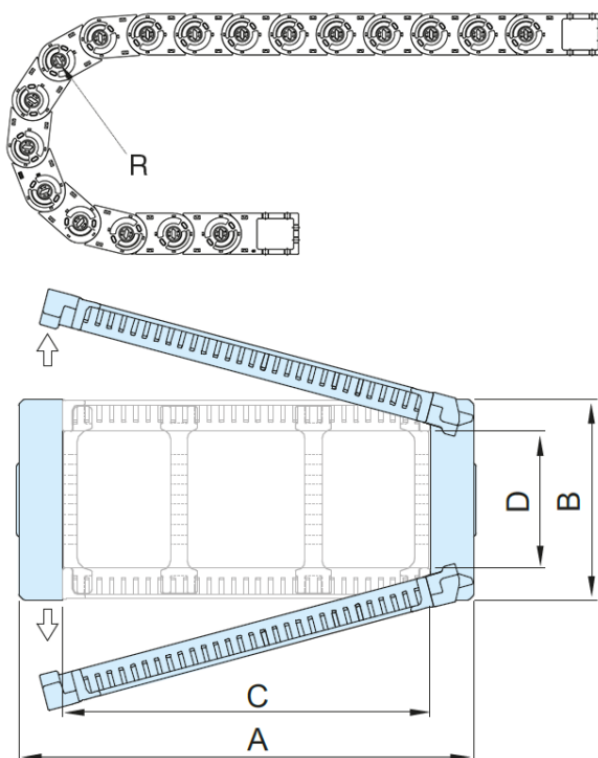

Article number: 18ST044N050R050

Description: ST Shift cable chain, ST044N.50 Radius 50 - Hoved nr. (1LK)
Type ST044N.050.R50

Measures

A = 71
B = 38
C = 50
D = 26
I = 44
R = 050